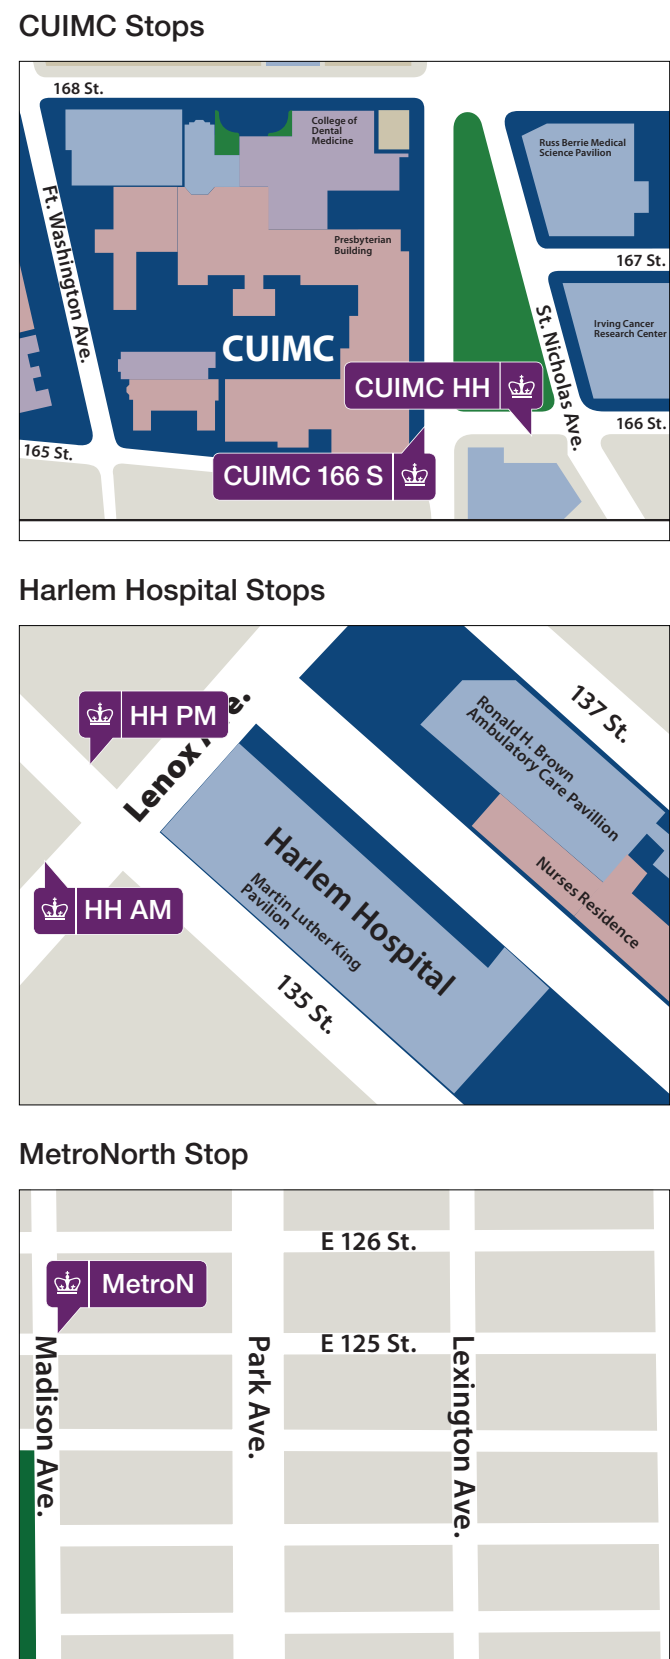

FROM																	TO	
	CUIMC	145 S	Stude S	JLG S	MetroNorth	2/3 Train AM	A Train AM	M'ville	TC 120/120S	96	116 N	EC	JLG N	Stude N	Nash N	145 N	CUIMC	HH AM	
AM																	6:30	6:39	
	6:55	6:58							TC 7:10				7:13	7:14	7:15	7:16	7:19	D/0	
	7:25	7:28							TC 7:40*				7:43*	7:44*				7:25	7:34
					7:47	7:48	7:49	7:52	7:59 S**	8:13	8:25	8:27	8:28	8:29	8:30	8:33		D/0	
					8:10	8:11	8:12	8:15	8:22 S**	8:33	8:45	8:47	8:48	8:49	8:50	8:53		D/0	
					8:30	8:31	8:32		TC 8:41*				8:44*	8:45*					
	8:45	8:48	8:52	8:53				8:58	9:02	9:07 S**	9:20	9:35	9:37	9:38	9:39	9:40	9:43	D/0	
MID-DAY	CUIMC	145 S	Nash S	Stude S	JLG S	Starbucks	120 S	116 S	96	116 N	120 N	EC	JLG N	Stude N	Nash N	145 N	CUIMC	HH	
				8:46	8:47	8:48	8:49	8:50	9:00	9:10	9:11	9:13	9:15	9:16	9:17	9:20	D/0		
	9:25	9:28	9:31	9:32	9:33	9:34	9:35	9:36	9:50	10:05	10:06	10:08	10:09	10:10	10:11	10:14	D/0		
	10:05	10:08	10:11	10:12	10:13	10:14	10:15	10:16	10:30	10:45	10:46	10:48	10:49	10:50	10:51	10:54	D/0		
	10:15	10:18	10:21	10:22	10:23	10:24	10:25	10:26	10:35	10:50	10:51	10:53	10:54	10:55	10:56	10:59	11:10	11:19	
	10:45	10:48	10:51	10:52	10:53	10:54	10:55	10:56	11:10	11:25	11:26	11:28	11:29	11:30	11:31	11:34	D/0		
	11:35	11:38	11:41	11:42	11:43	11:44	11:45			12:05	12:06	12:08	12:09	12:10	12:11	12:14	D/0		
	11:45	11:53	11:56	11:57	11:58	11:59	12:00	12:01	12:20	12:35	12:36	12:39	12:40	12:41	12:42	12:45	D/0		
	12:25	12:28	12:31	12:32	12:33	12:34	12:35	12:36	12:45	12:55	12:56	12:58	12:59	1:00	1:01	1:04	D/0		
	12:35	12:38	12:41	12:42	12:43	12:44	12:45	12:46	12:55	1:05	1:06	1:08	1:09	1:10	1:11	1:14	1:30	1:39	
	1:05	1:08	1:11	1:12	1:13	1:14	1:15	1:16	1:20	1:35	1:36	1:38	1:39	1:40	1:41	1:44	D/0		
	1:45	1:48	1:51	1:52	1:53	1:54	1:55	1:56	2:10	2:25	2:26	2:28	2:29	2:30	2:31	2:34	D/0		
	2:25	2:28	2:31	2:32	2:33	2:34	2:35	2:36	2:50	3:05	3:06	3:08	3:09	3:10	3:11	3:14	D/0		
2:45	2:48	2:51	2:52	2:53	2:54	2:55	2:56	3:05	3:20	3:21	3:23	3:24	3:25	3:26	3:29	D/0			
3:05	3:08	3:11	3:12	3:13	3:14	3:15	3:16	3:30	3:45	3:46	3:48	3:49	3:50	3:51	3:54	D/0			
3:40	3:43	3:46	3:47	3:48	3:49	3:50	3:51	4:05	4:10	4:11	4:13	4:14	4:15	4:16	4:19	D/0			
PM	CUIMC	145 S	JLG S	120 S	96	116 N	120 N	EC	A Train PM	2/3 Train PM	MetroNorth	TC 120	EC	JLG N	Stude N	145 N	HH PM	CUIMC	
	3:45	3:48	3:53	3:55	4:09	4:25	4:26	4:30	4:35	4:36	4:45	5:05	5:08	5:09	5:10	5:14	D/0		
	4:15	4:18	4:23	4:25	4:39	5:05	5:06	5:10	5:15	5:16	5:25						5:38	D/0	
	4:35	4:38	4:43	4:45		5:10	5:11	5:15	5:20	5:21	5:30	5:50	5:53	5:54	5:55	5:59	D/0		
	5:25	5:28	5:33	5:35	5:49	6:05	6:06	6:10	6:15	6:16	6:25	6:45	6:48	6:49	6:50	6:54	D/0		
	6:05	6:08	6:13			6:20***			6:25	6:26	6:35						6:43	D/0	
6:15	6:18	6:23	6:25		6:35	6:36						6:38	6:39	6:40	6:44	D/0			
7:05	7:08	7:13	7:15	7:29	7:45	7:46	7:50	7:55	7:56	8:05	8:25	8:28	8:29	8:30	8:34	D/0			
EVENING	CUIMC	145 S	JLG S	120 S	96				MetroNorth			JLG N		145 N	HH PM	CUIMC			
	8:05	8:08	8:13	8:15	8:25							8:44		8:48		D/0			
	9:15	9:18	9:23	9:25	9:35				10:05						10:13	D/0			
	10:05	10:08	10:13	10:15	10:25							10:44		10:48		D/0			
11:15	11:18	11:23	11:25	11:35					12:05					12:15	D/0				

All shuttles are wheelchair accessible and free for people with disabilities, the elderly, and individuals with service animals.

1. **STOP LOCATIONS**
2. 96: 214 West 96th St. (btwn. Broadway & Amsterdam facing East)
   - 116 S: NW corner of 116th St. & Broadway (mid-day only) facing South
   - 116 N: NE corner of 116th St. & Broadway facing North
   - ***120 E: 530 West 120th St. btwn. Broadway & Amsterdam (btwn. Pupin & Schapiro)
   - 120 S: NW corner of 120th St. & Broadway facing South
   - 120 N: SE corner of 120th St. & Broadway facing North
   - 2/3 Train AM: NW corner of 125th St. & St. Nicholas Ave. facing West
   - 2/3 Train PM: 125th St. btwn. St. Nicholas Ave. & Morningside
   - 2/3 Train AM: 105 W 125th St. (in front of Staples)
   - 2/3 Train PM: 72 W 125th St. (in front of Chipotle)
   - 145 S: NW corner of 145th St. & Broadway facing south (MTA stop)
   - 145 N: NE corner of 145th St. & Broadway facing north (MTA stop)
   - 166 S: SW corner of 166th St. & Broadway facing S (Children's Hospital)
   - EC: Employment Center, SE corner of Tiemann Place facing North

- HH (Harlem Hospital): SW corner of Lenox Ave. & 135th St. facing South
- HH PM (Harlem Hospital): NW corner of 135th St. & Lenox Avenue facing West
- M'ville: 563 West 125th St. facing West
- JLG S: NW corner of 129th St. & Broadway facing South
- Shuttle turns south at JLG, does not continue to CUIMC
- JLG N: SE corner of 130th St. & Broadway facing North
- Metro N: NE corner of 125th St. & Madison Ave. facing North
- Nash S: SW corner of 133rd St. & Broadway facing South
- Nash N: SE corner of 133rd St. & Broadway facing North
- S'bucks: 3165 Broadway (SW corner of Broadway and Tiemann Place) facing South
- Stude S: SW corner of 131st St. & Broadway facing South
- Stude N: SE corner of 131st St. & Broadway facing North
- TC 120: 525 West 120th St. btwn Broadway & Amsterdam (Teacher's College)
- **NW corner of 120th St. & Broadway facing South

1. **NOTES**
2. Time in italics indicates soft stop. Shuttle only stops upon request or if passenger is waiting. Shuttles can depart early and may not stop if passengers are not waiting. Be at stop 3 minutes before scheduled time.
   - D/0 indicates drop off only.
   - The Intercampus Shuttle runs Monday-Friday, excluding University holidays.
   - All riders must present a valid University ID upon boarding the Shuttle.
   - Shuttle times are approximate and are subject to traffic.
   - All Shuttles are wheelchair accessible and free for people with disabilities, the elderly, and individuals with service animals.

KEY

- Blue Shuttle
- Red Shuttle
- Green Shuttle
- Academy Branded Bus (54 Passenger Capacity)